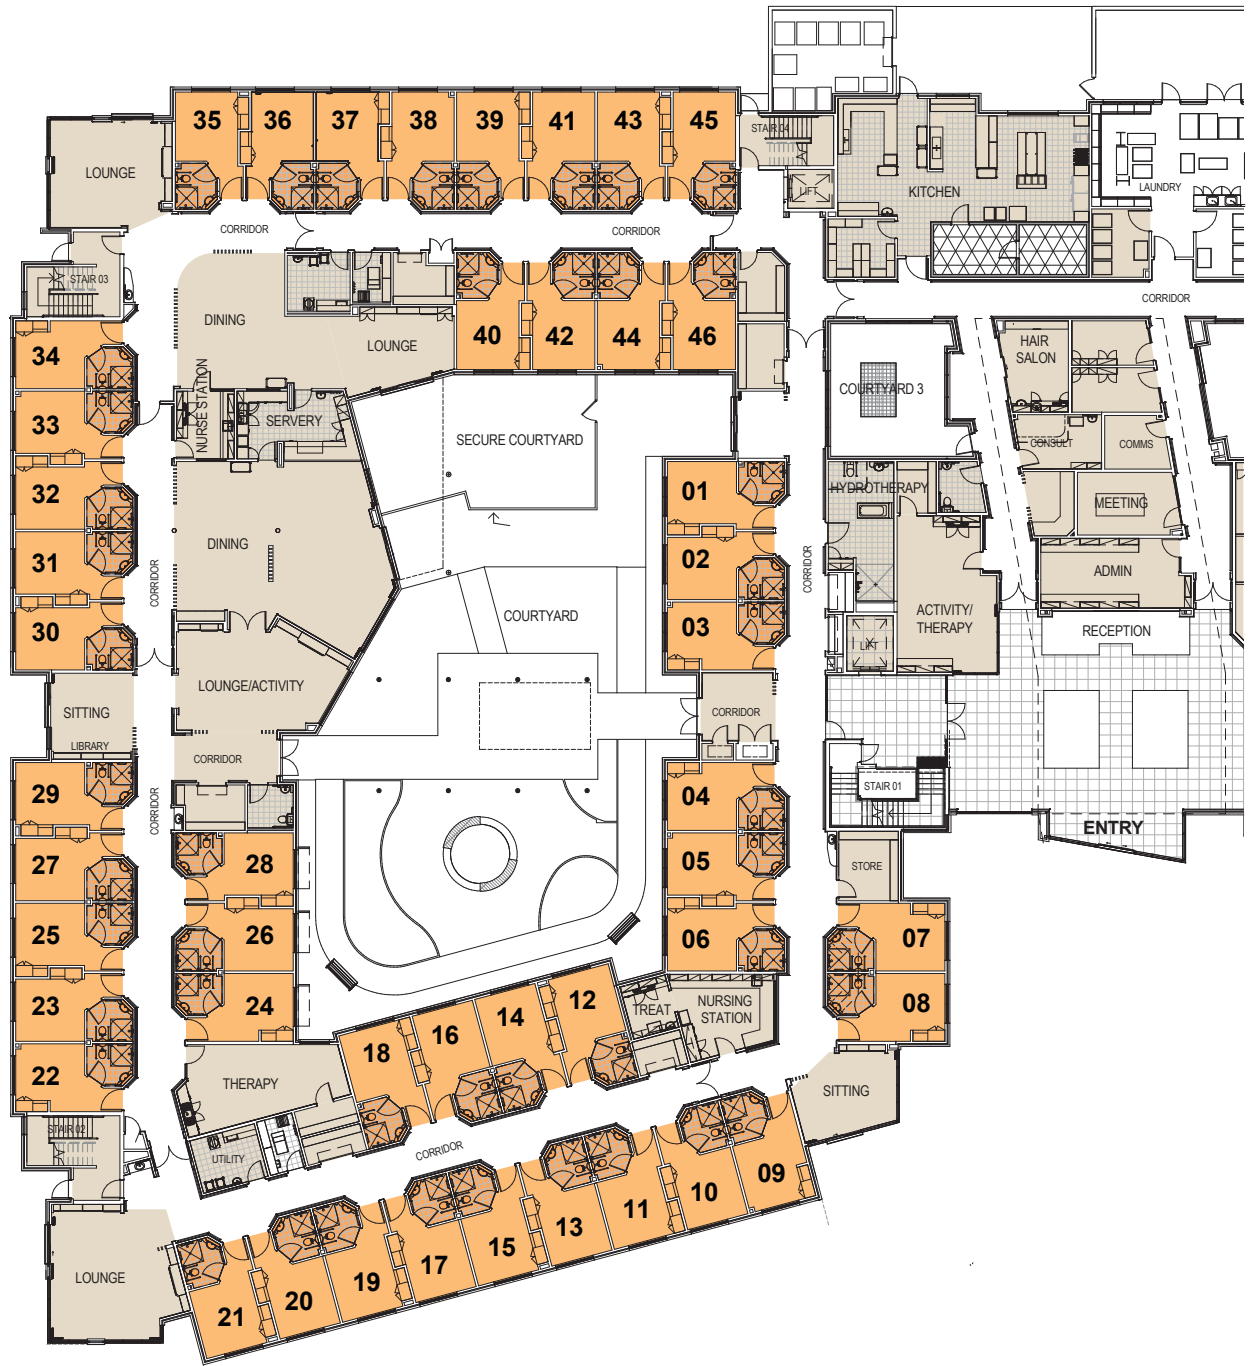

aegis Shorehaven Ground Floor

aêgis
aged care group
We care like family.

Osprey Wing - 46 rooms

Hover your phone camera over the QR Code for a direct link to the Shorehaven web page.

aegis Shorehaven Ground Floor

aegis
aged care group
We care like family.

Dolphin Wing - 38 rooms

Hover your
phone camera
over the QR Code
for a direct link
to the Shorehaven
web page.

aegis Shorehaven First Floor

aegis
aged care group
We care like family.