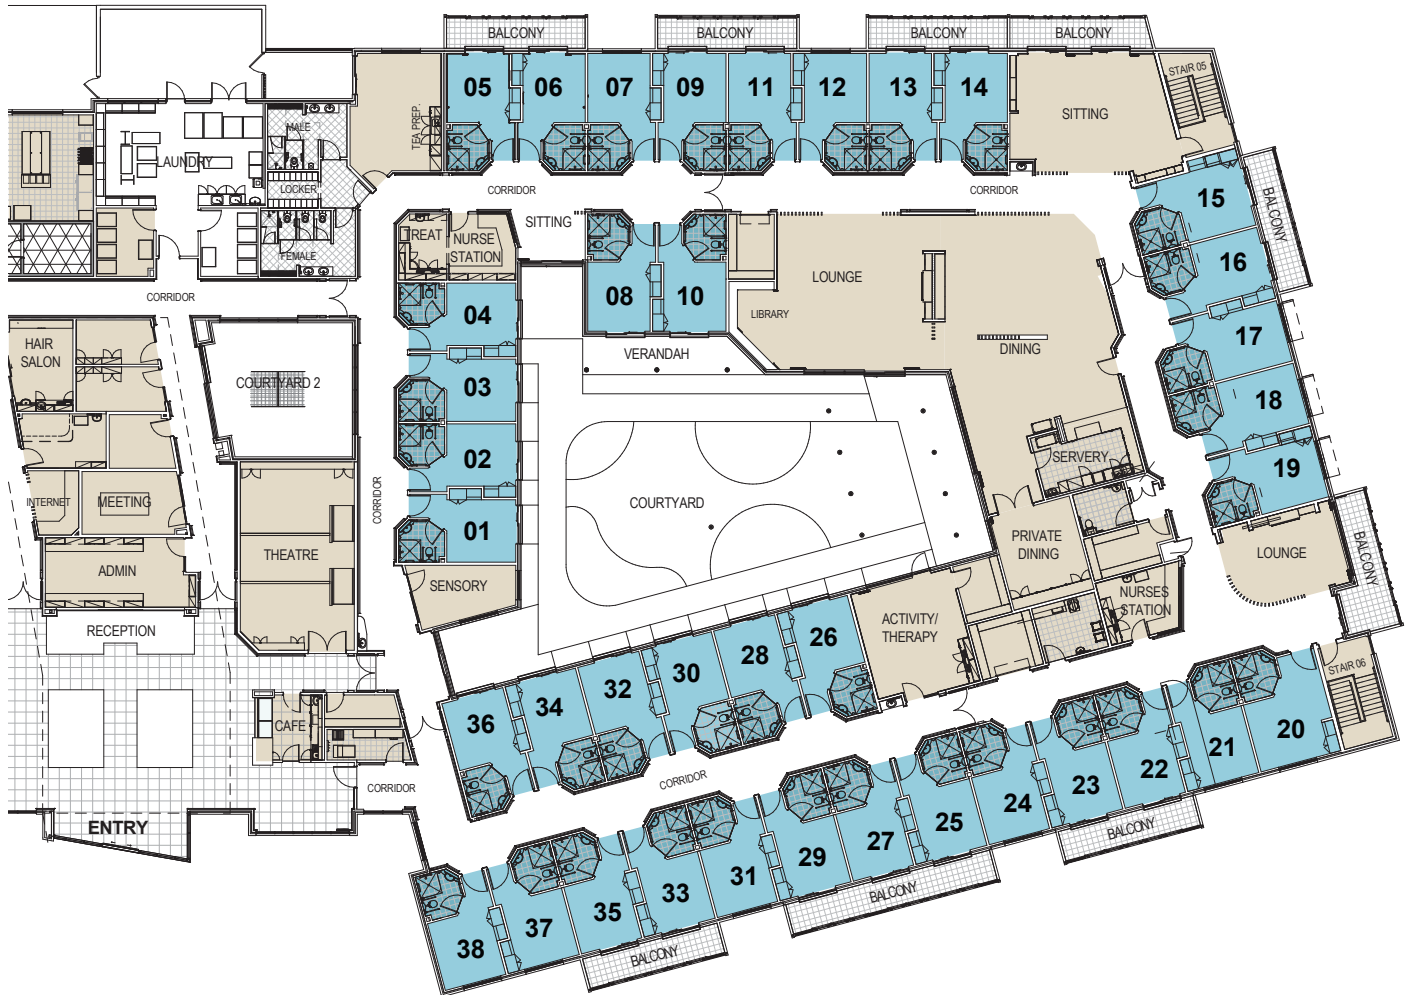

aegis Shorehaven Ground Floor

aêgis
aged care group
We care like family.

Osprey Wing - 46 rooms

Hover your phone camera over the QR Code for a direct link to the Shorehaven web page.

aegis Shorehaven Ground Floor

aegis
aged care group
We care like family.

Dolphin Wing - 38 rooms

Hover your
phone camera
over the QR Code
for a direct link
to the Shorehaven
web page.

aegis Shorehaven First Floor

aegis
aged care group
We care like family.

Bluefin Wing - 50 rooms

Hover your phone camera over the QR Code for a direct link to the Shorehaven web page.